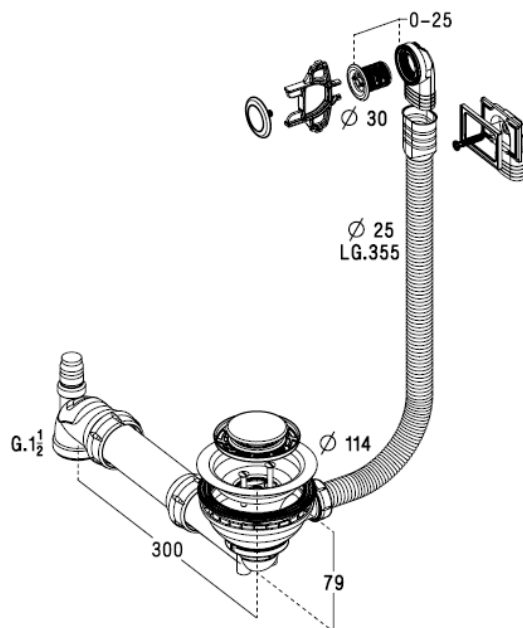

532PDSR SINK WASTE D90 WITH SPACE SAVING PIPE

FUNCTION :

Waste with basket strainer to drain all kinds of kitchen sinks with D90mm hole

TECHNICAL FEATURES :

Description :

- Manual rotative opening / closing for the basket strainer
- Rear outlet with space-saving pipe
- Round overflow with plastic roset (chrome-plated) & rectangular overflow without roset with screw & seal
- Connector for washing machine

Materials :

- Waste body & pipe : **recycled polypropylene** (Black color)
- Plate & basket strainer : stainless steel
- Overflow roset : ABS chrome
- Washers : EPDM / soft PVC / thermoplastic elastomer

Dimensions :

- Length of space-saving pipe : up to 300mm (can be cut)
- Tightening thickness for overflow : from 0 to 25mm
- Outlet connection : 1"1/2
- Flow rate : 34,8 l/min under 120 mm water load height