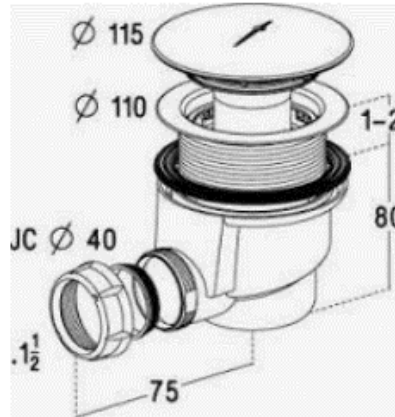

690R

WASTE WITH CHROME COVER FOR D90 SHOWER TRAY

- **FUNCTION**
 - Waste for shower trays with a $\varnothing 90$ mm hole
- **DESCRIPTION**
 - Horizontal outlet
 - Finish : bright chrome
- **TECHNICAL CHARACTERISTICS**
 - Materials :
 - Body : recycled ABS (black color)
 - Plate & D40 nut : recycled Polypropylene (black color)
 - Cover : ABS chrome
 - Dimensions :
 - Compactness : 80 mm
 - Tightening thickness : from 1 to 25 mm
 - Outlet connection : with $\varnothing 40$ nut & conical seal
 - Water seal height : 50 mm
 - Flow rate : 24 l/min under a 15 mm water load
- **STANDARD**
 - NF EN 274
- **MAINTENANCE**
 - Removable inner trap for cleaning
 - Cleaning : use a non aggressive cleanser and a soft cloth.
- **PACKAGING**
 - Cardboard box