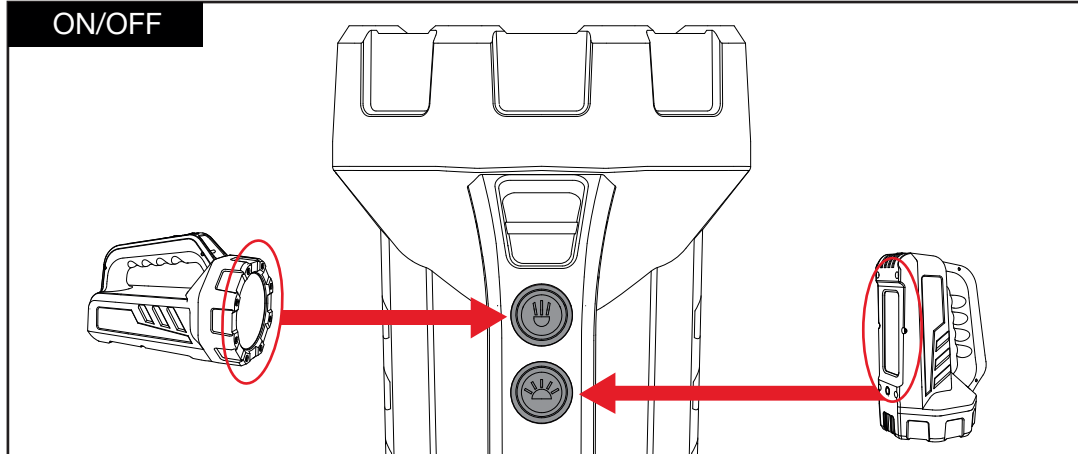

PR2000RIP

900lm / RED

USB-C

POWERBANK

ON/OFF

Ø6mm

TREPIED

(*) non inclus
not included
no incluido
não incluso
non incluso
niet inbegrepen