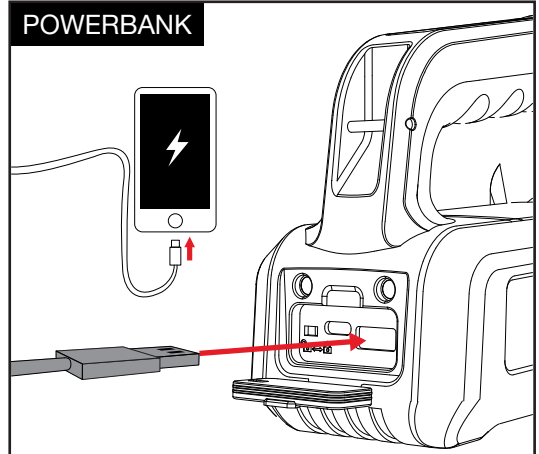

PR2000RIP

900lm / RED

USB-C

POWERBANK

ON/OFF

Ø6mm

TREPIED

(*) non inclus
not included
no incluido
não incluso
non incluso
niet inbegrepen