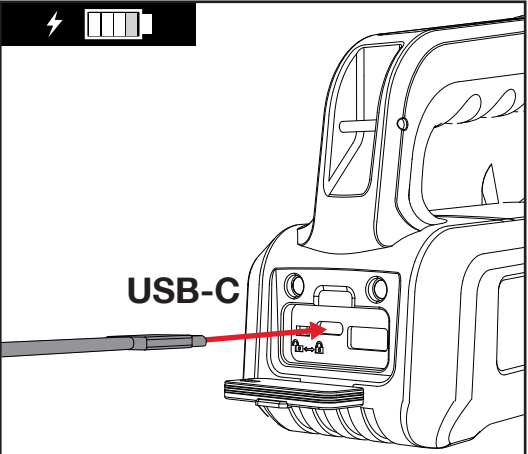

PR2000RIP

900lm / RED

USB-C

POWERBANK

ON/OFF

Ø6mm

TREPIED

(*) non inclus
not included
no incluido
não incluso
non incluso
niet inbegrepen