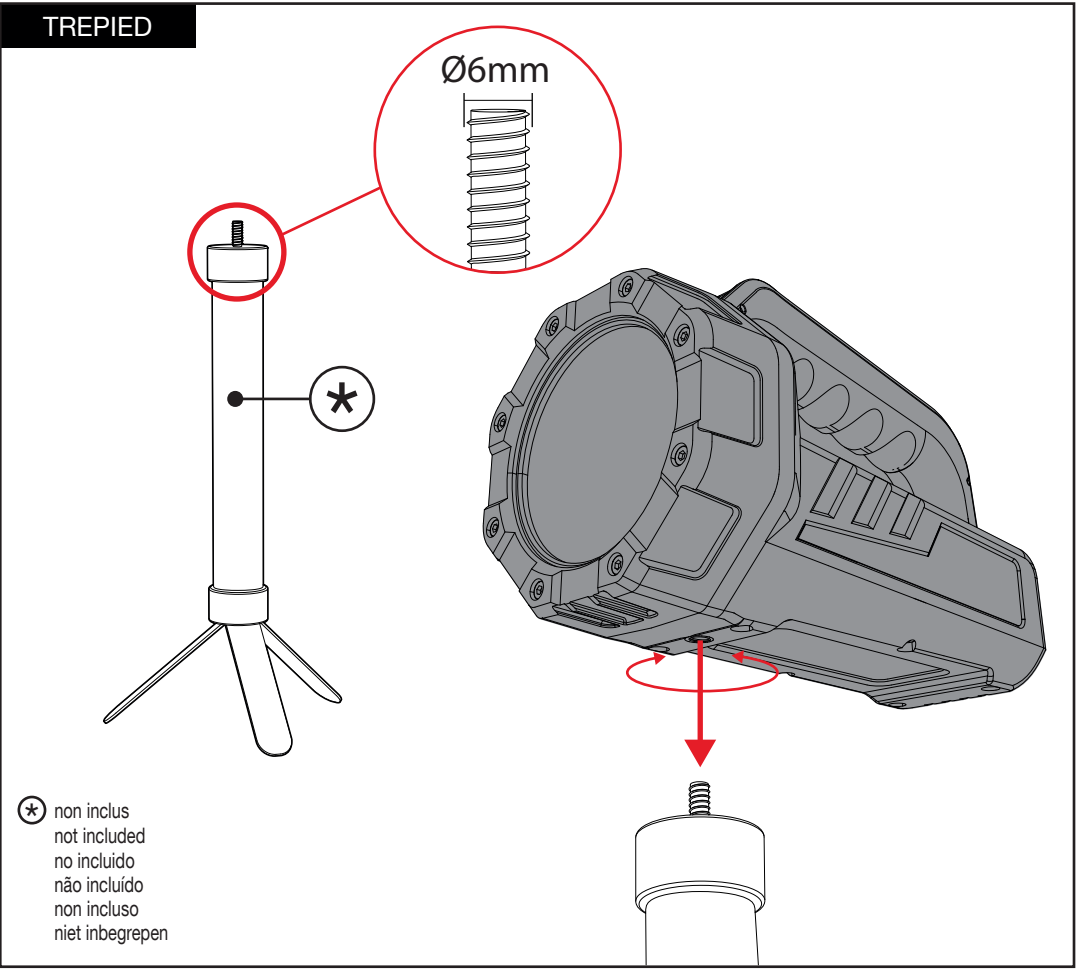

PR2000RIP

900lm / RED

USB-C

POWERBANK

ON/OFF

Ø6mm

TREPIED

(*) non inclus
not included
no incluido
não incluso
non incluso
niet inbegrepen