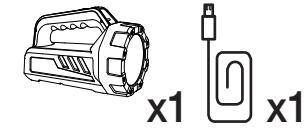

PR2000RIP

900lm / RED

USB-C

POWERBANK

ON/OFF

Ø6mm

TREPIED

(*) non inclus
not included
no incluido
não incluso
non incluso
niet inbegrepen

MODES

ÉCLAIRAGE FOCALISÉ - 3 MODES
Focused lighting - 3 modes

MODE 1	900lm	600m	120s / cycle
MODE 2	800lm	600m	8h
MODE 3	400lm	380m	10h
MODE 4	80lm	160m	50h

ÉCLAIRAGE LARGE - 4 MODES
Wide lighting - 4 modes