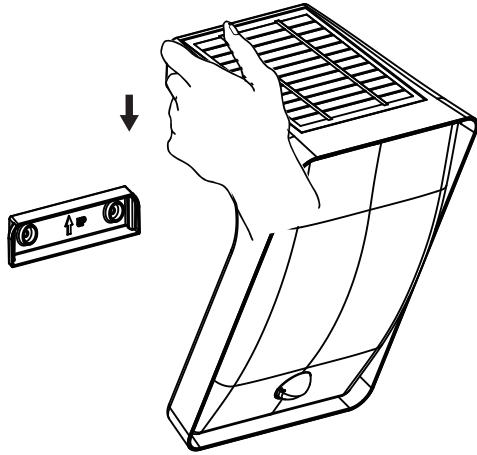

3

Press and hold the switch for more than 3s to exit the transportmode and enter Mode.

Model 1

7.2h

Model 2

45min-11h

Model 3

45min