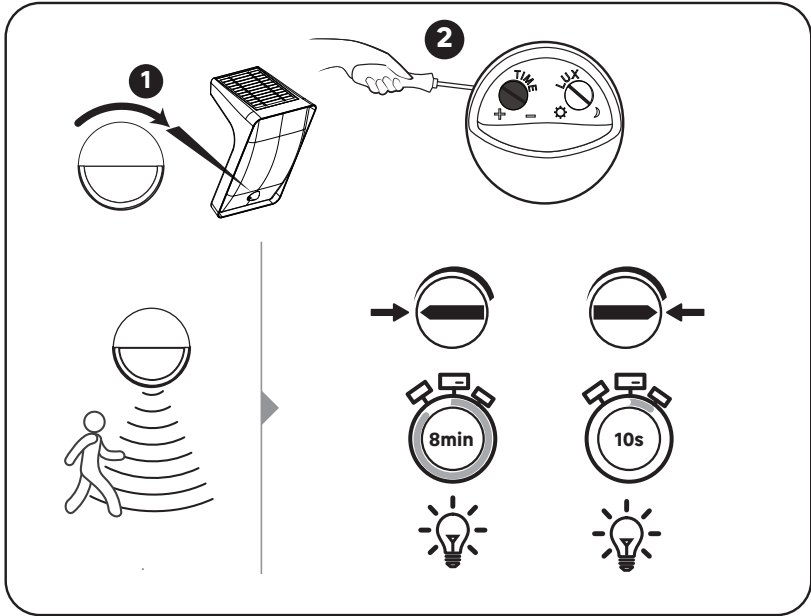

3

Press and hold the switch for more than 3s to exit the transportmode and enter Mode.

Model 1

7.2h

Model 2

45min-11h

Model 3

45min