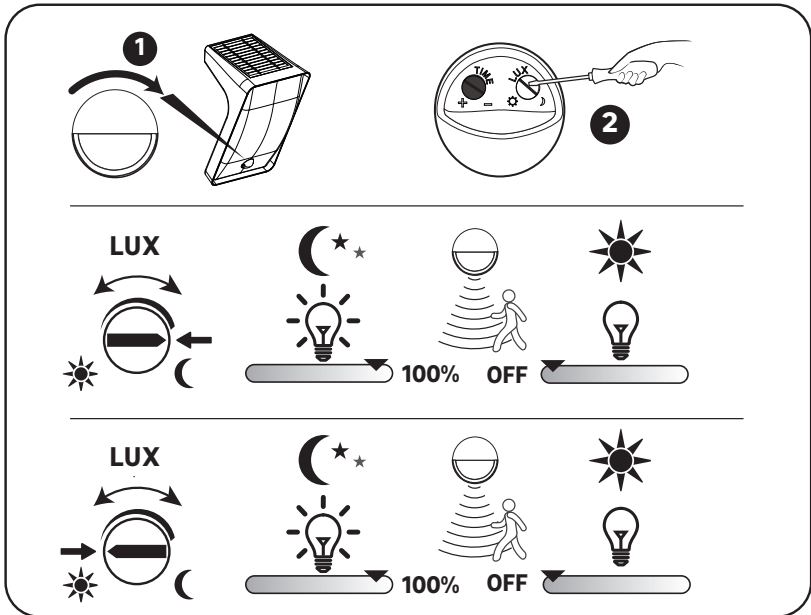

3

Press and hold the switch for more than 3s to exit the transportmode and enter Mode.

Model 1

7.2h

Model 2

45min-11h

Model 3

45min