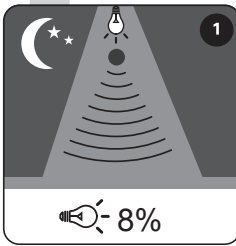

3

Press and hold the switch for more than 3s to exit the transportmode and enter Mode.

Model 1

7.2h

Model 2

45min-11h

Model 3

45min