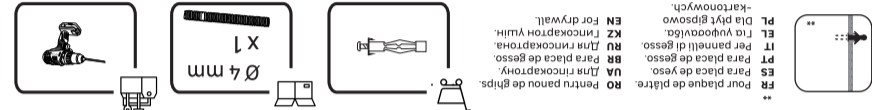

Spaceo

SMILE

SA - Imported by Adeo South Africa (PTY) LTD T/A Leroy Merlin, Hosted in Leroy Merlin Fourways Store, 35 Roos Street, Witkoppen Ext 97, Sandton, 2191 Johannesburg, Gauteng, South Africa
 Tel: +27 10 493 8000 / Email: contact@leroymerlin.co.za