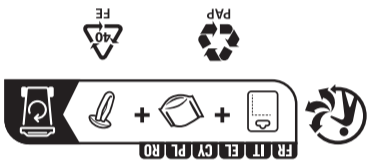

Spaceo

SMILE

SA - Imported by Adeo South Africa (PTY) LTD T/A Leroy Merlin, Hosted in Leroy Merlin Fourways Store, 35 Roos Street, Witkoppen Ext 97, Sandton, 2191 Johannesburg, Gauteng, South Africa
 Tel: +27 10 493 8000 / Email: contact@leroymerlin.co.za