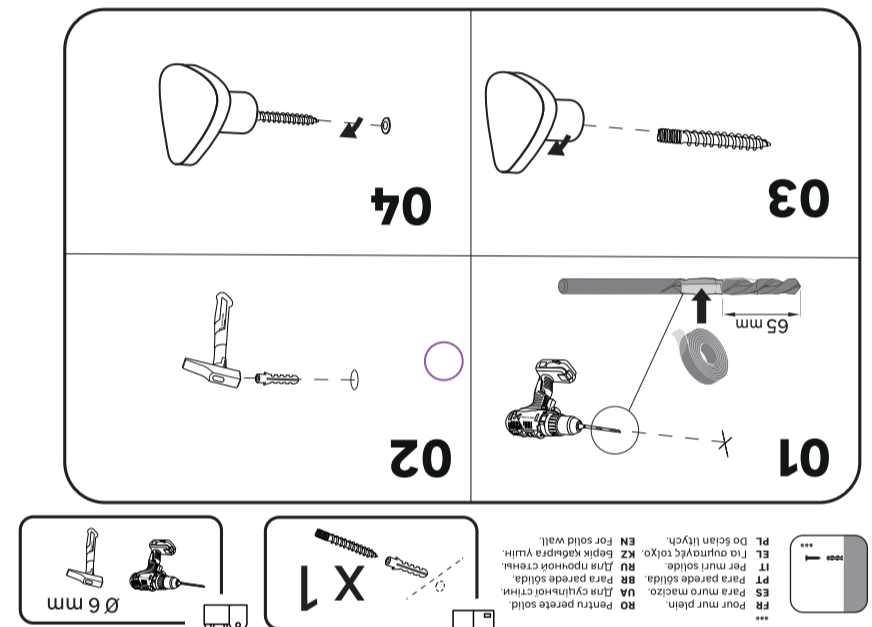

26 rue du Maréchal Leclerc
59128 Flers-en-Escrebieux
Port. +33 (0)7 82 35 94 53
eric.lacroix@dkgroup.fr

FILE NAME :
SMILE_0001_YIKAI_
3276007645026

EAN13 :
3276007645026

CUSTOMER :
ADEO

DIE CUT :
2024R14P02-0001-0002-000
3-0004-0005-0006-0007-0
008-0011-0012-0065 7.5改.pdf

STEP
01 - 13/07/23
02 - 18/07/23
03 - 10/08/23
04 - 10/08/23
05 - 17/08/23
06 - 29/08/23

SEND
08/09/23

PRINTING COLOR
● Black

This file is not ready to print.
Trapping and overprinting will be done by the reprohouse.

● DieCut ● To complet