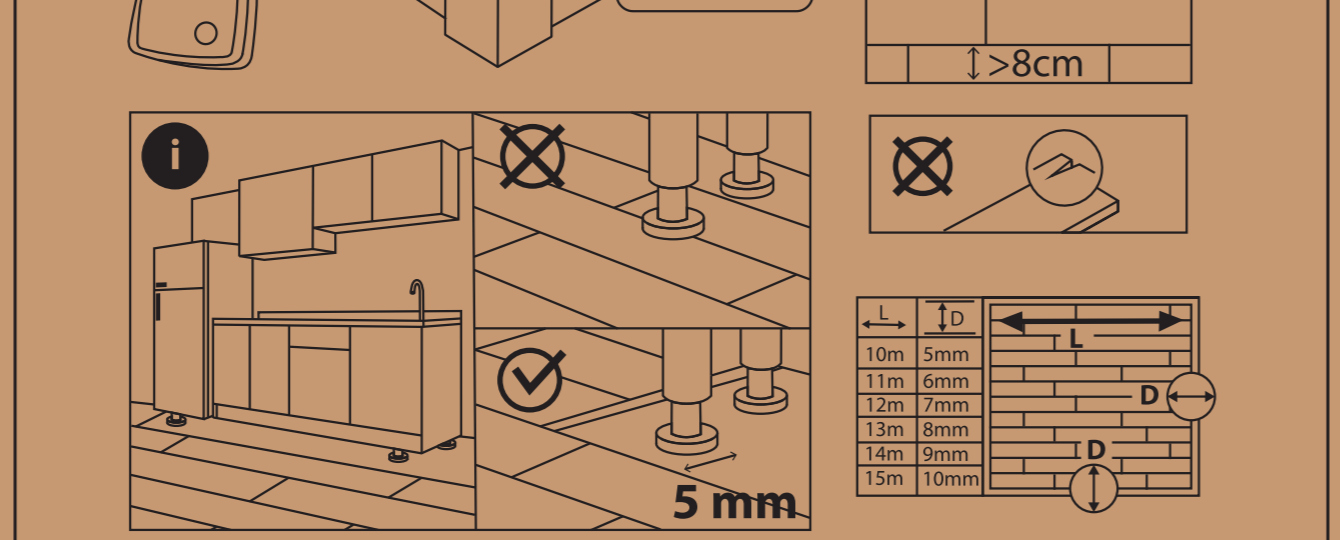

C FR/ENTRETIEN ES/CUIDAR PT/MANTER IT/MANTENER EL/ΣΥΝΤΗΡΗΣΗ PL/CONSERVACJA UA/ДІЛЮВАННЯ RO/ÎNȚREȚINERE BR/MANTER EN/MAINTAIN