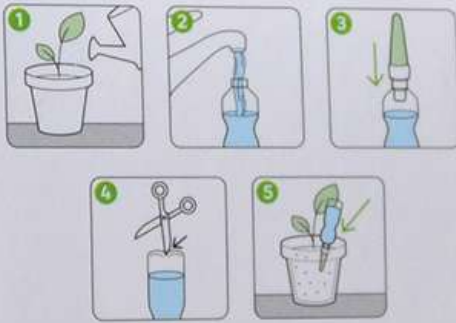

geolia

GEOLIA
CO

25/35cm

20cl/24h

x4

3
YEAR
Warranty