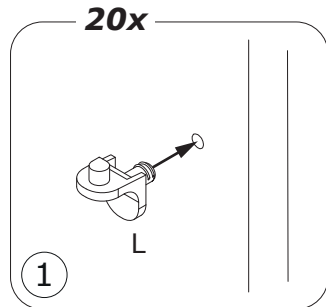

MAX 220 cm

XXX cm

MIN 163 cm

A

B

A

50 A

51 A

B

56 B

57 B

58 B

EN**WARNING:**

to prevent the risk of tipping, this product must be used with suitable fasteners.

CAUTION:

the screws and wall anchors are not supplied because they depend on the type of wall the unit will be affixed to. Seek advice from an instore salesperson.