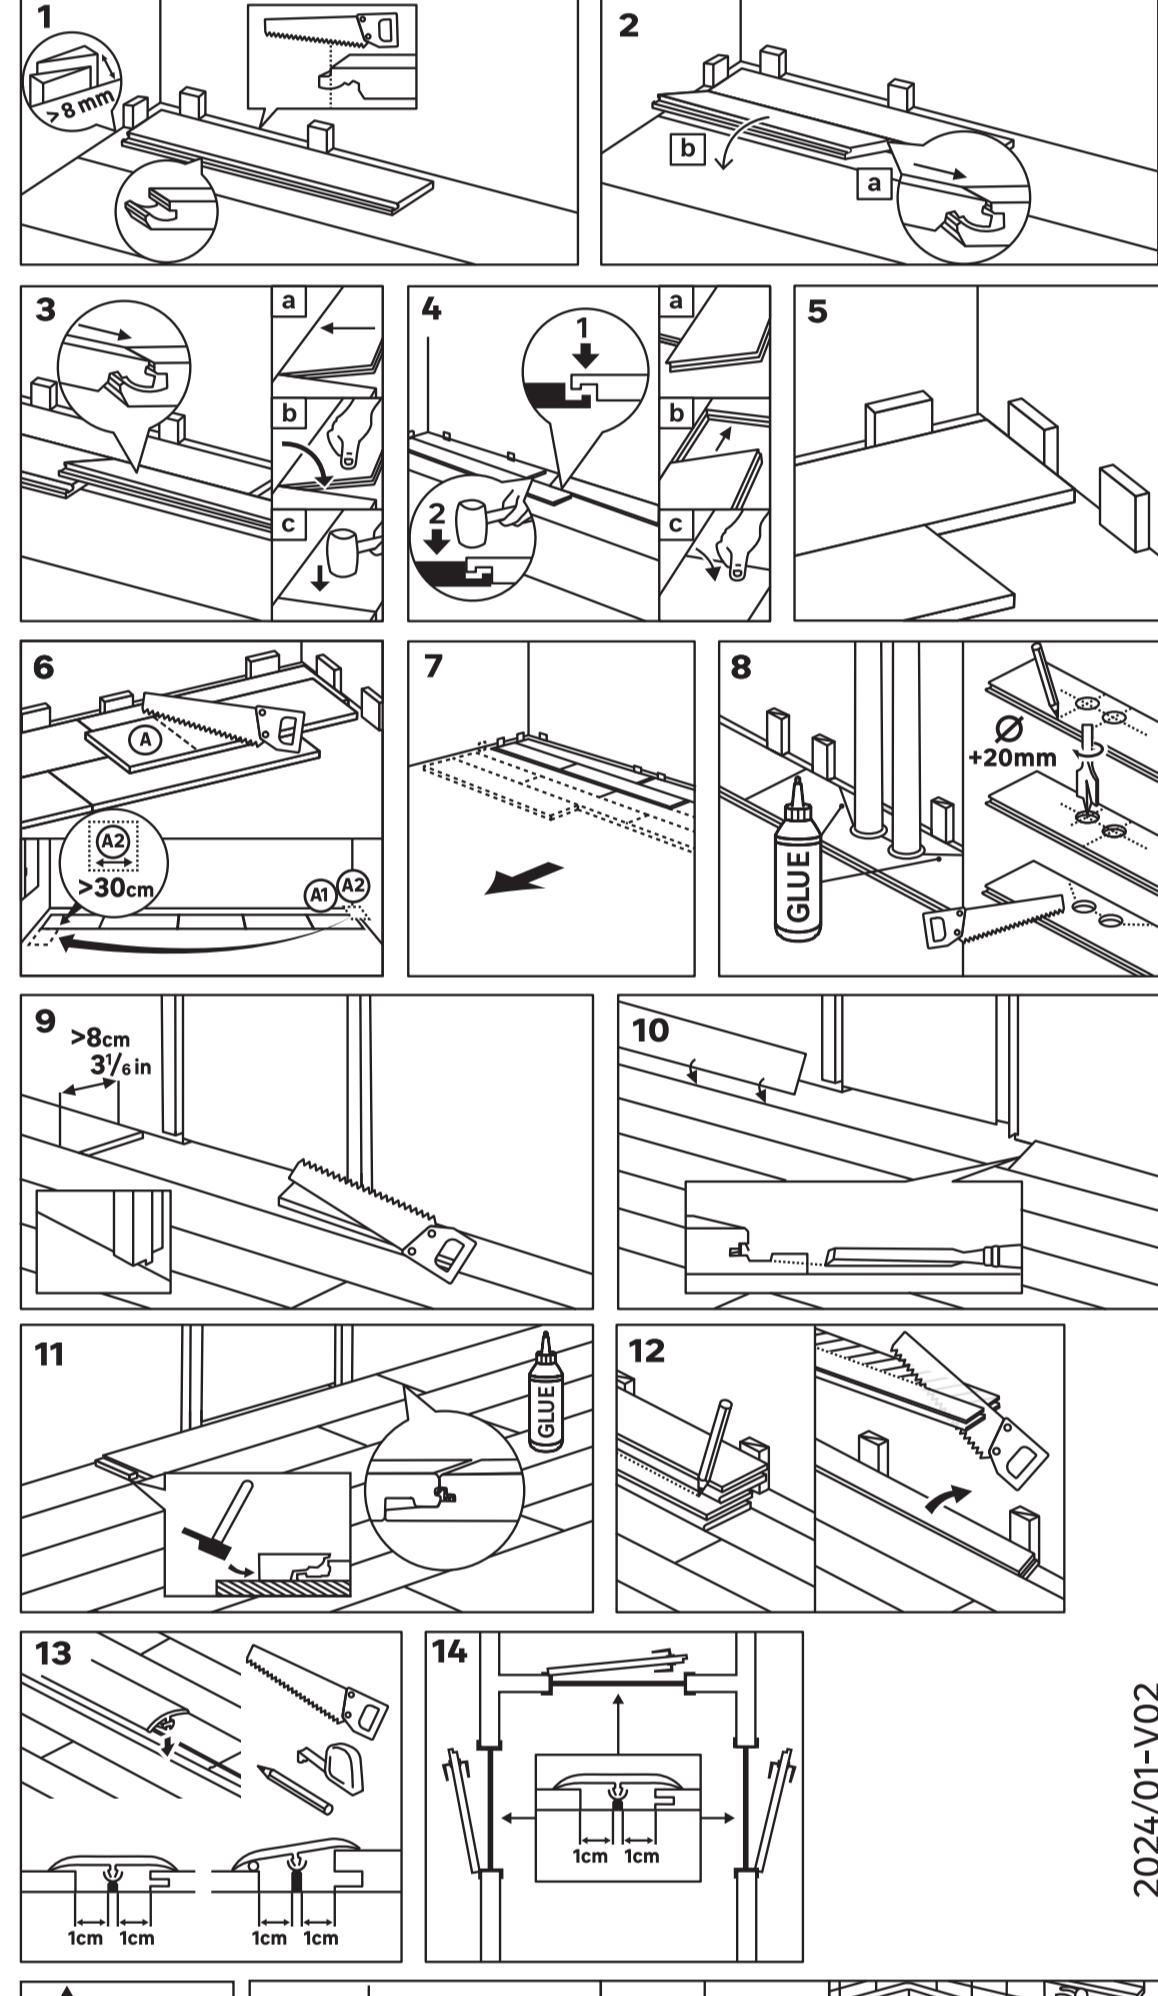

15,6 kg... 128,5 cm... x10... 2,46 m²... 28°C... MIN 15°C... 48h... MIN 10°C... MAX 30°C... 48h... 50 YEAR Garantie

Technical specifications and certifications including CE mark, fire safety (E1), formaldehyde (HCHO), VOCs (R23), and PCP content.

EMISSIONS DANS L'AIR INTERIEUR A+ B C

FR - Informations utiles... ES - Información útil... PT - Informações úteis... IT - Informazioni utili... EL - Σημαντικές πληροφορίες... UA - Корисні відомості... RO - Informații utile... BR - Informações úteis... EN - Useful information

Technical specifications and icons for floor dimensions, weight, and environmental certifications like PEFC and FSC.

DK BRAND TRADEMARK logo and printing information including file name, step, printing color, and customer details.