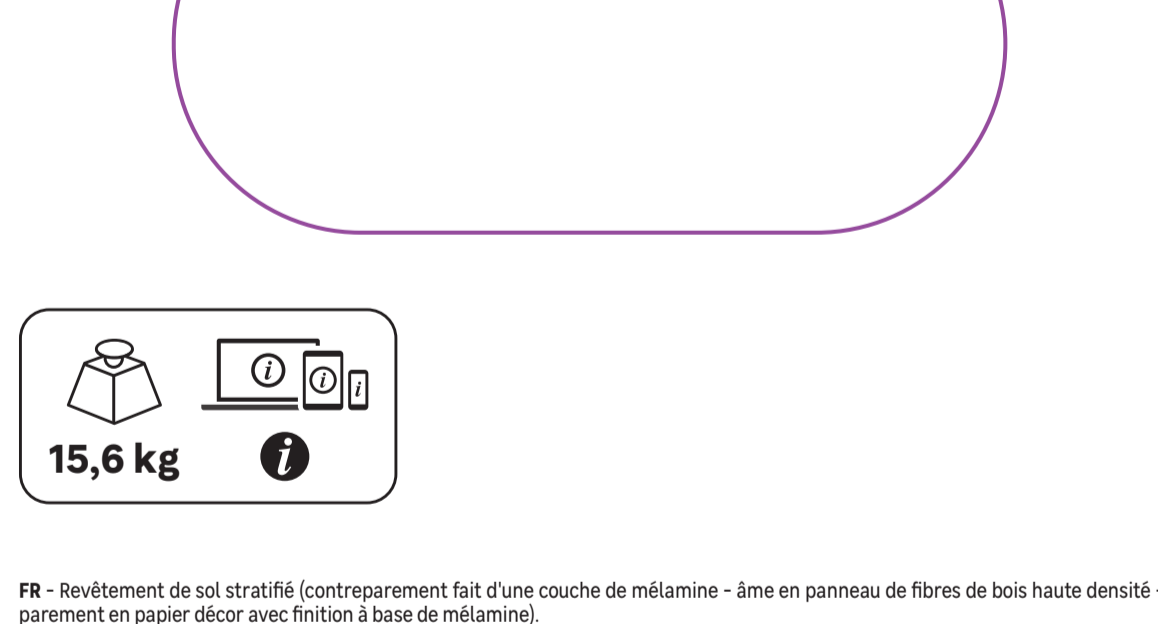

15,6 kg... 128,5 cm... x10... 2,46 m²... 28°C... MIN 15°C... 48h... MIN 10°C... MAX 30°C... 48h... 50 YEAR Garantie

Technical specifications and certifications including CE mark, fire safety (E1), formaldehyde (HCHO), VOCs (R23), and PCP content.

EMISSIONS DANS L'AIR INTERIEUR A+ B C

FR - Informations utiles... ES - Información útil... PT - Informações úteis... IT - Informazioni utili... EL - Σημαντικές πληροφορίες... UA - Корисні відомості... RO - Informații utile... BR - Informações úteis... EN - Useful information

Technical specifications and icons for floor dimensions, weight, and environmental certifications like PEFC and FSC.

DK BRAND TRADEMARK logo and printing information including file name, step, printing color, and customer details.