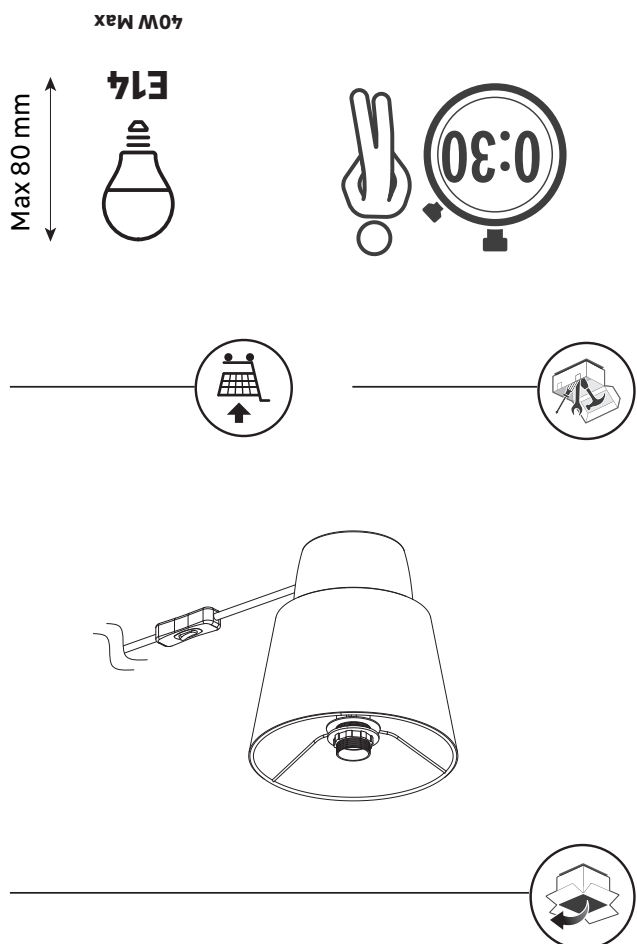

FR: CARACTERISTIQUES TECHNIQUES / ES: CARACTERÍSTICAS TÉCNICAS / PT: CARACTERÍSTICAS TÉCNICAS / IT: CARATTERISTICHE TECNICHE / EL: ΤΕΧΝΙΚΑ ΧΑΡΑΚΤΗΡΙΣΤΙΚΑ / PL: DANE TECHNICZNE / UA: ТЕХНІЧНІ ХАРАКТЕРИСТИКИ / RO: CARACTERISTI TEHNICE / BR: ESPECIFICAÇÕES TÉCNICAS / NL: VA: TECHNISCHE KARAKTERISTIEKEN / DE: TECHNISCHE MERKMALE / EN: TECHNICAL CHARACTERISTICS

FR: Montage / ES: Montaje / PT: Montagem / IT: Montaggio / EL: Συναρμολόγηση / PL: Montaż / UA: Збірка / RO: Montaj / BR: Montagem / NL: Montage / DE: Montage / EN: Assembly

FR: Utilisation / ES: Utilización / PT: Utilização / IT: Uso / EL: Χρήση / PL: Użytkowanie / UA: Використовуйте / BR: Utilizare / RO: Utilizare / EN: Use

FR: Verwenden Sie / EN: Use