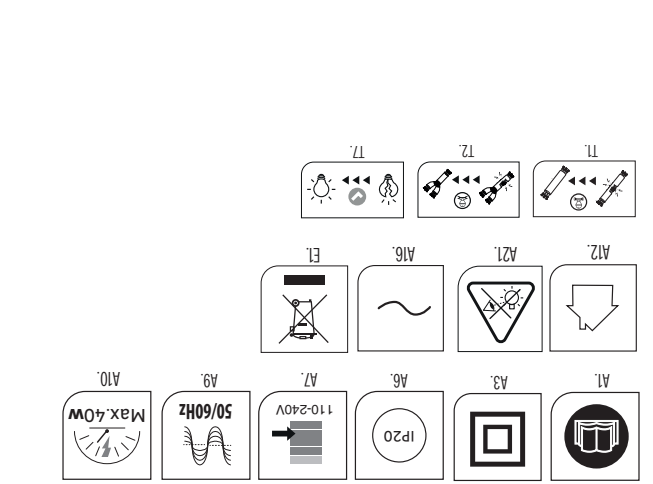

FR: CARACTERISTIQUES TECHNIQUES / ES: CARACTERÍSTICAS TÉCNICAS / PT: CARACTERÍSTICAS TÉCNICAS / IT: CARATTERISTICHE TECNICHE / EL: ΤΕΧΝΙΚΑ ΧΑΡΑΚΤΗΡΙΣΤΙΚΑ / PL: DANE TECHNICZNE / UA: ТЕХНІЧНІ ХАРАКТЕРИСТИКИ / RO: CARACTERISTI TEHNICE / BR: ESPECIFICAÇÕES TÉCNICAS / NL: VA: TECHNISCHE KARAKTERISTIEKEN / DE: TECHNISCHE MERKMALE / EN: TECHNICAL CHARACTERISTICS

FR: Montage / ES: Montaje / PT: Montagem / IT: Montaggio / EL: Συναρμολόγηση / PL: Montaż / UA: Збірка / RO: Montaj / BR: Montagem / NL: Montage / DE: Montage / EN: Assembly

FR: Utilisation / ES: Utilización / PT: Utilização / IT: Uso / EL: Χρήση / PL: Użytkowanie / UA: Використовуйте / BR: Utilizare / RO: Utilizare / EN: Use

FR: Verwenden Sie / EN: Use