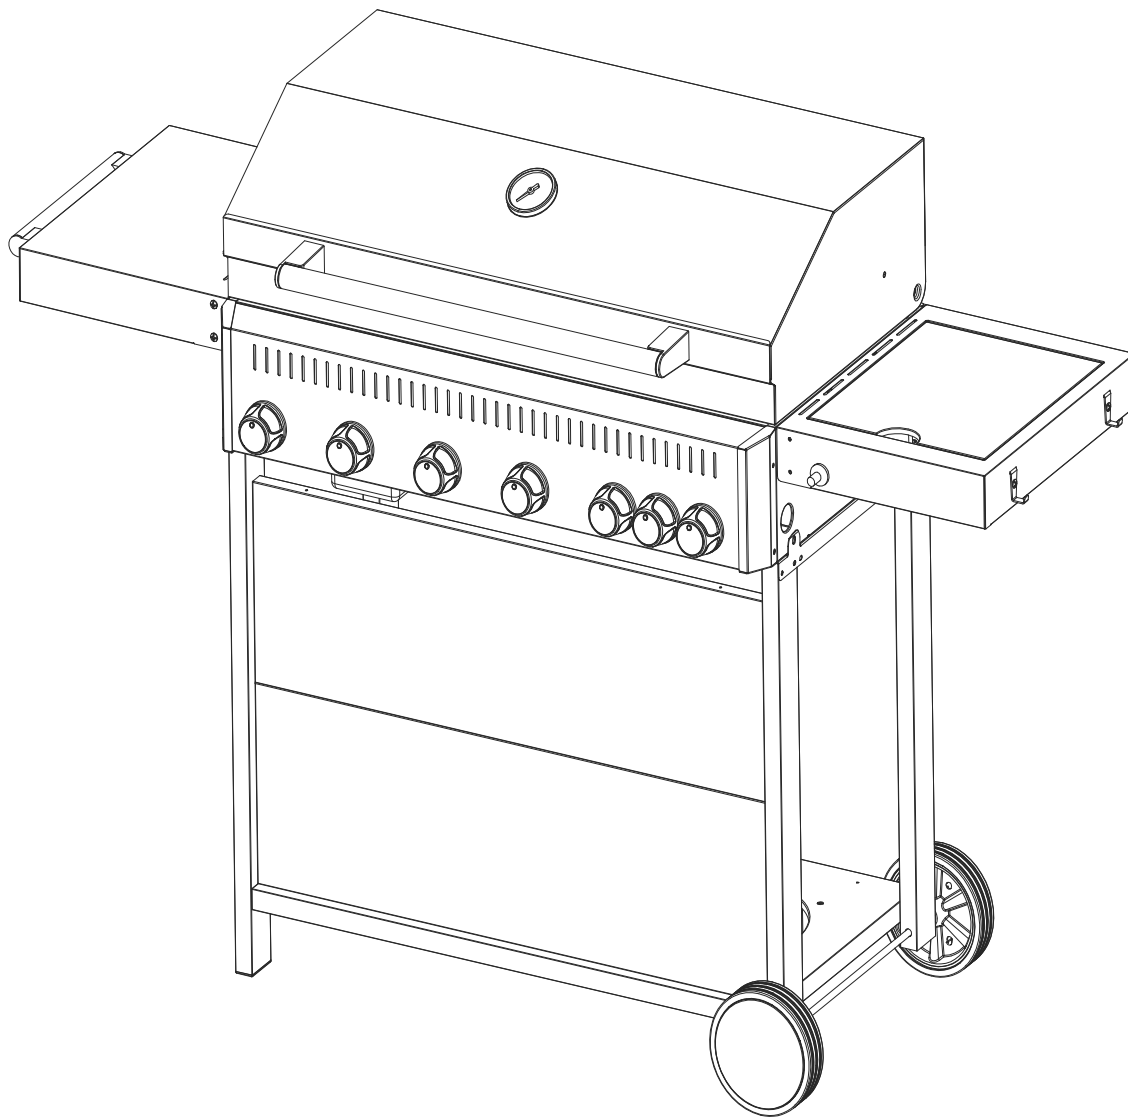

GAZ BARBECUE

C700
6 + 1 BURNERS

EAN:

3276007796896

3276007796902

MATRIX ID:

2025R09P09-0061

2025R09P09-0062