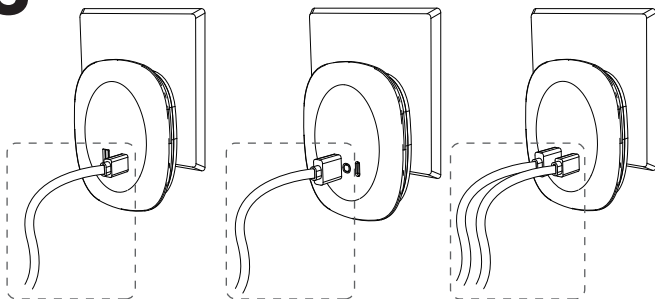

2

AUTO OFF ON

AUTO OFF ON

AUTO OFF ON

☀ ≤ 15lux

3

USB-C
5V 2A

Micro USB
5V 2A