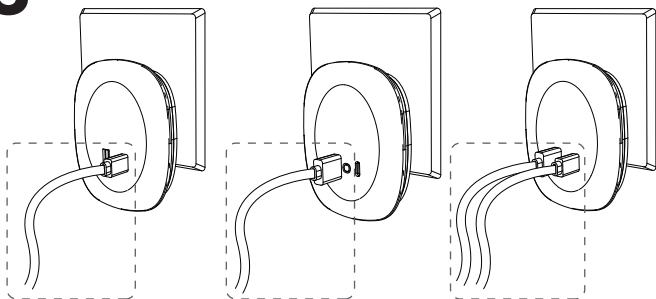

2

AUTO OFF ON

AUTO OFF ON

AUTO OFF ON

☀ ≤ 15lux

3

USB-C
5V 2A

Micro USB
5V 2A