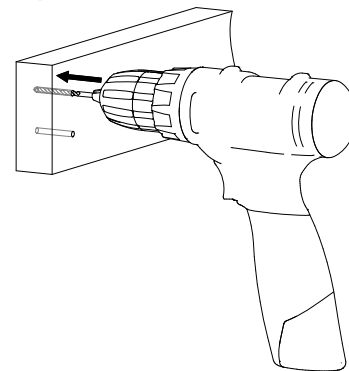

max. 50kg/m²

max. 100km/h

1

2

3