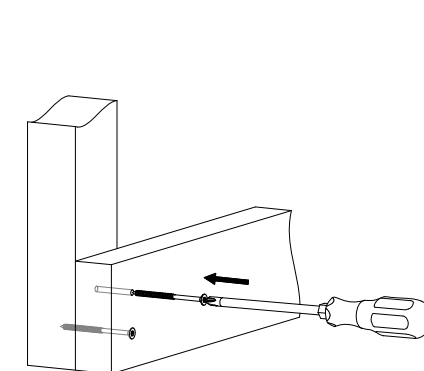

max. 50kg/m²

max. 100km/h

1

2

3