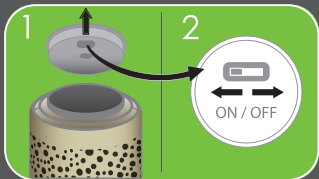

# Leone

Eclairage solaire

LED

8h  
max

Essentiel

Watt & Home™

Ni-Mh  
1,2V  
AA  
300mAh

IP 44