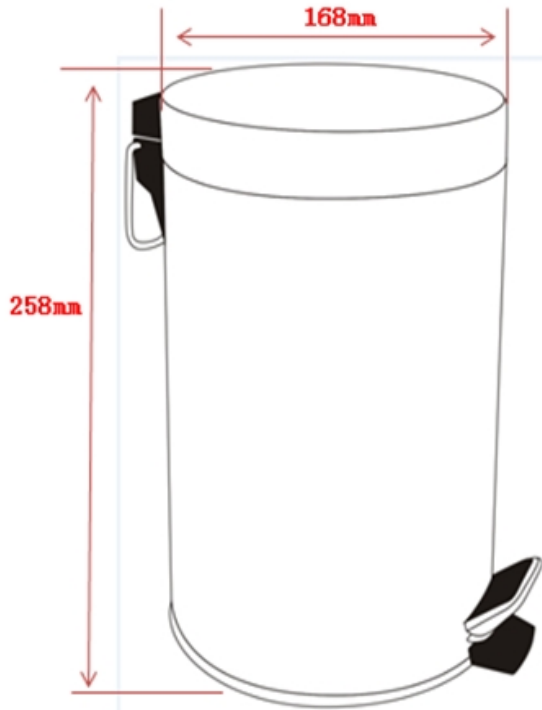

# Technical Drawing

Supplier Name	Liying(HongKong)Trading Co.,Ltd.
Version No.	GL967N
Product Range	Bathroom Accessories

No.	ADEO Ref	EAN Code	No.	ADEO Ref	EAN Code
1	024967	3351840848855			

Dimension:168×168×258mm

Tolerance:+/-5mm

name	material
waste bin	410 stainless steel
inner barrel	PP
ear	PP
portable line	410 stainless steel
bottom	PP
pedal	PP, 410 stainless steel
lid	410 stainless steel

product weight:600g  
tolerance:10%